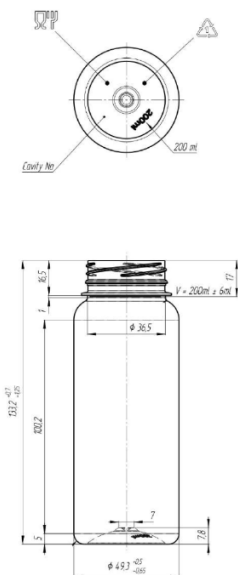

Quo 200

General info

Item no. (SKU):	
Family / Range:	MISC
Capacity:	200ml
Neck:	38mm 3-Start
Weight:	21
Shape:	Round
Material:	PET
Colour:	All Colours Available
Print Areas:	N/A
Country of Origin:	Lithuania

Packaging Info

Packed in Boxes

Box Dimensions (mm):	594 x 394 x 448
Quantity per box (pcs):	
Boxes per pallet (pcs):	
Quantity per pallet (pcs):	
Net weight (kg):	
Gross weight (kg):	
Pallet height (mm):	2400

Packed in PE bags on trays (Full pallet)

Tray dimensions (mm):	1200 x 800 x 50
Quantity per tray (pcs):	374
Quantity per PE bag (pcs):	187
PE bags per tray (pcs):	2
Trays per pallet (pcs):	16
Quantity per pallet (pcs):	5984
Net weight (kg):	126
Gross weight (kg):	140
Pallet height (mm):	2400